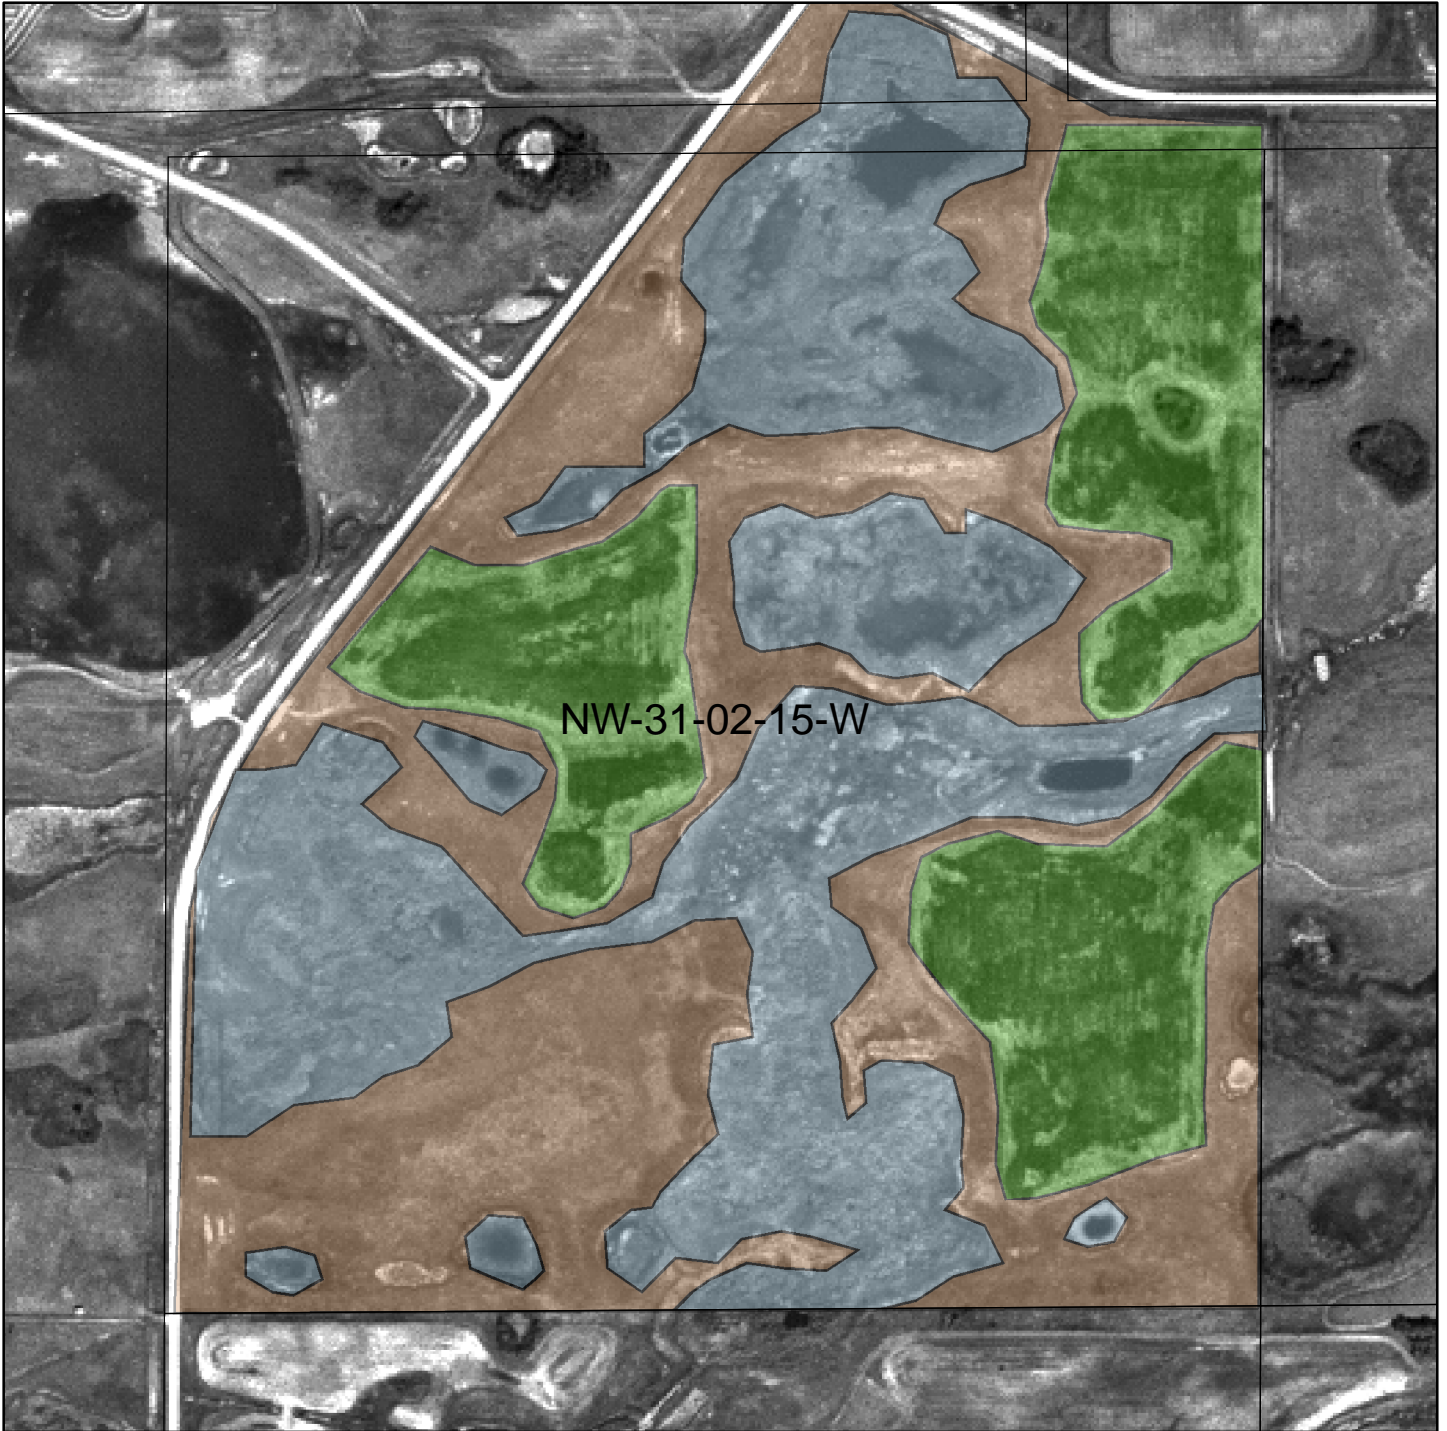

# Mac- Tschetter

## Project Sketch Plan

PJCT	SGMT	DESCRIPTION	SGDF	ACRES
146	12	Mac Complex- Satellite Ponds #5	2200	54.1
146	14	Mac- Tschetter- Idle Pasture	1420	36.8
146	15	Mac- Tschetter- Intro Grass	1210	55.3

### Segment Definition