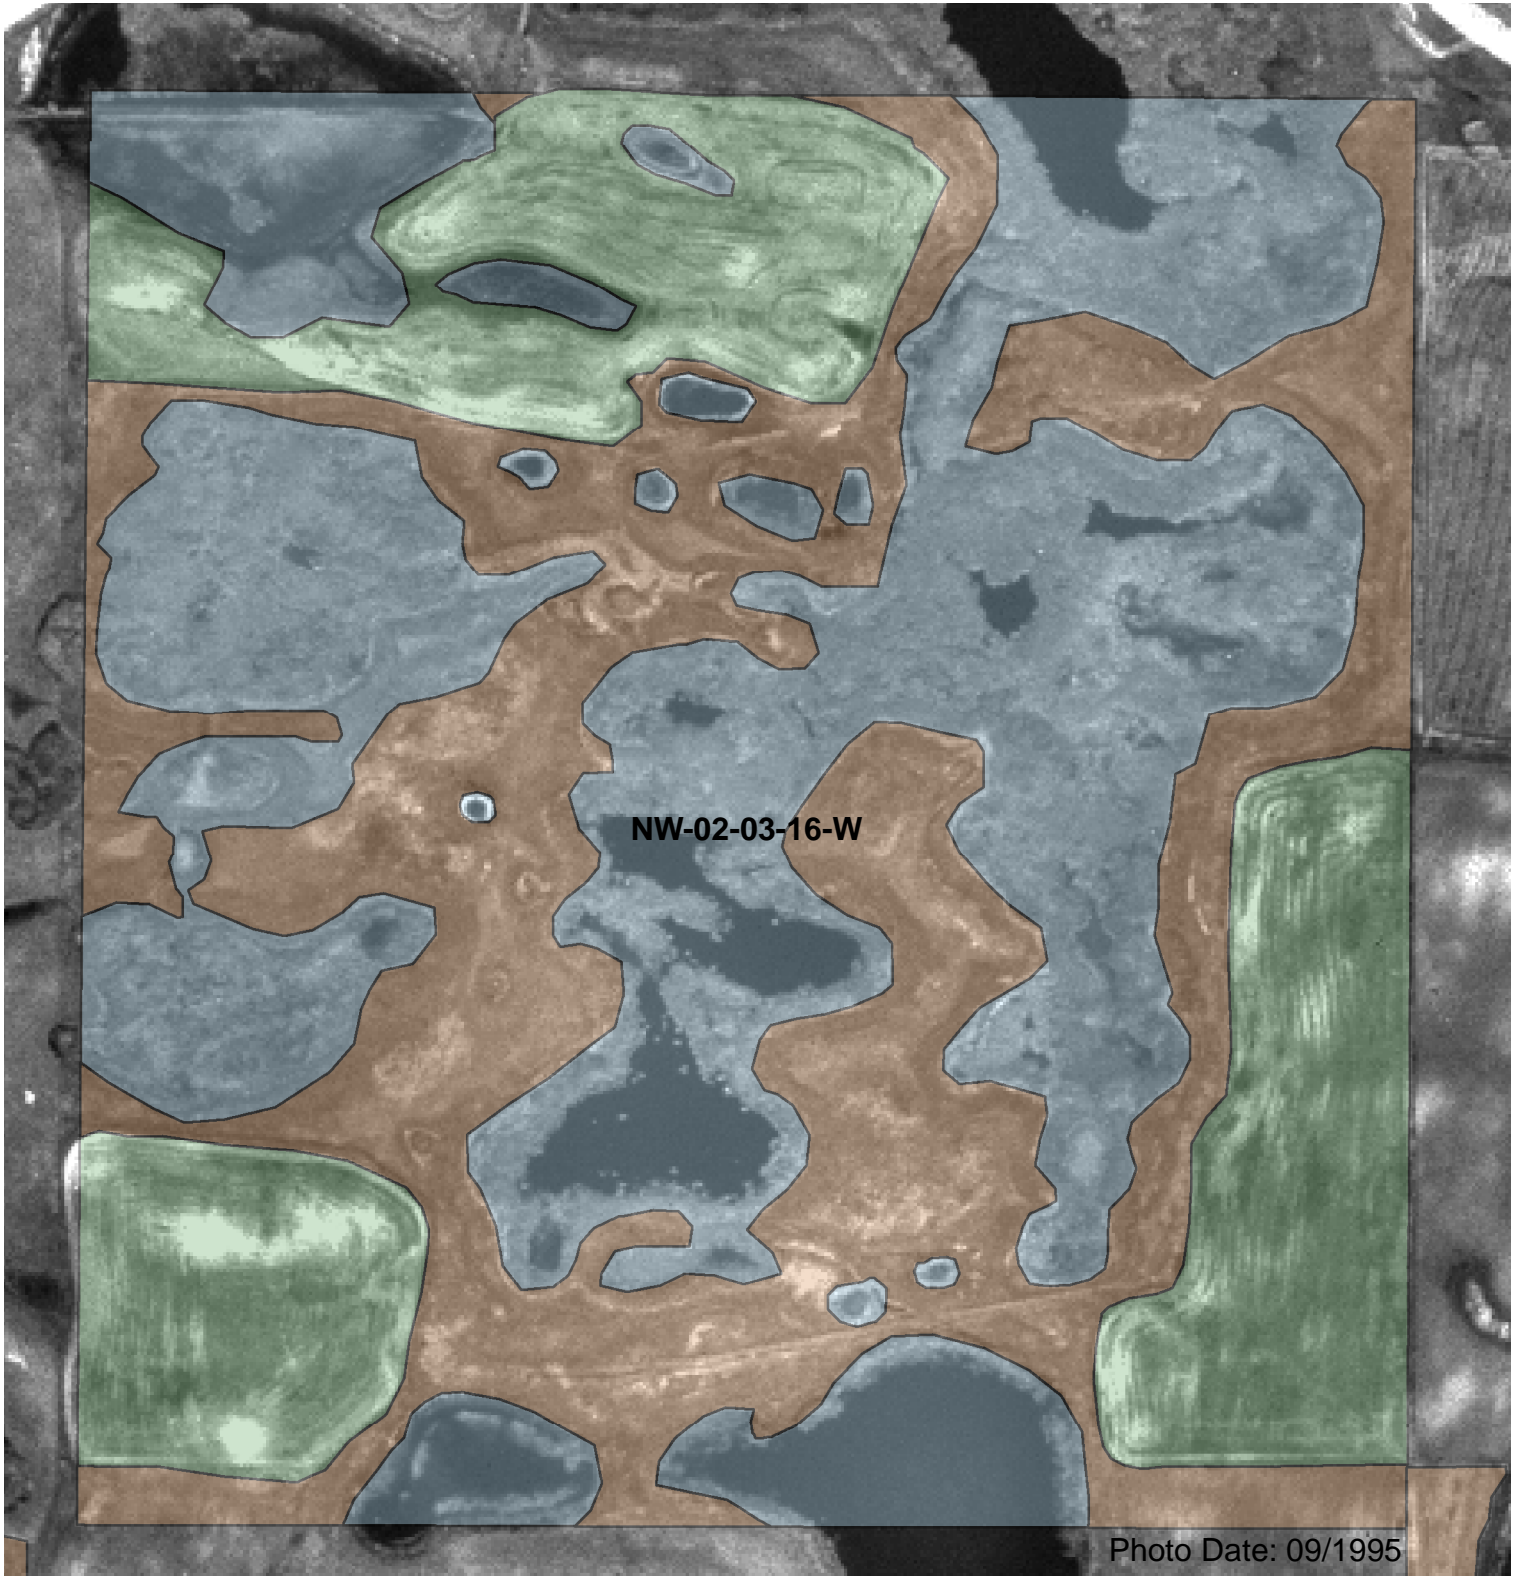

Killarney- Weibe NW 2

Project Sketch Plan

PJCT	SGMT	DESCRIPTION	SGDF	HABCAT	ACRES
144	1	Fixed Control	2020	LrgWt	76.5
144	2	Idle Pasture	1420	Intns	56.8
144	6	Mixed Native	1230	Intns	39.1

Segment Definition	
	1230
	1420
	2020