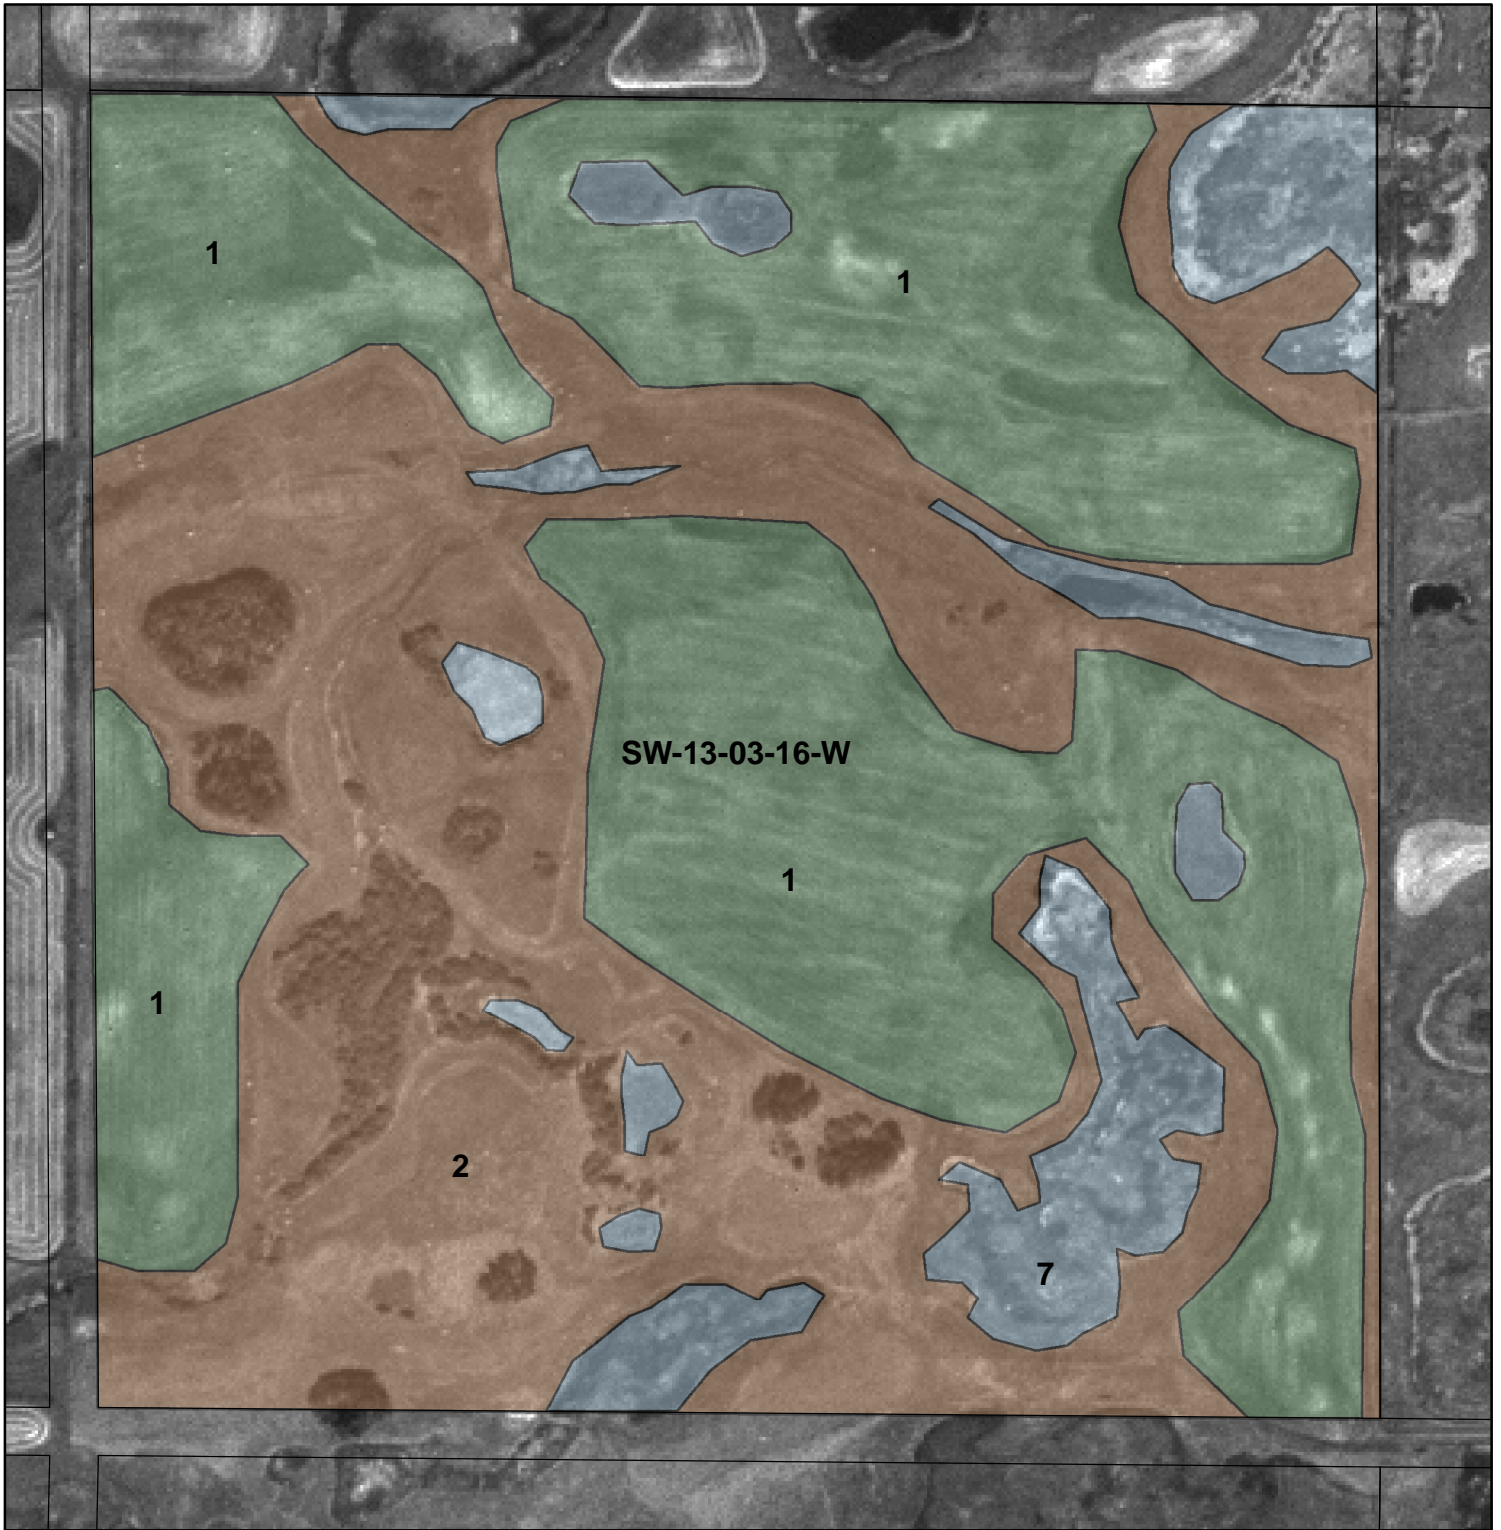

Leafloor Lease- Seg 1

Project Sketch Plan

PROJ	SG	DESCRIPTION	SGDF	ACRES
1427	1	Introduced Grass	1210	70.7
1427	2	Idle Pasture	1420	73.8
1427	7	Wetlands	2200	16.7

Segment Definition

 1210
 1420
 2200